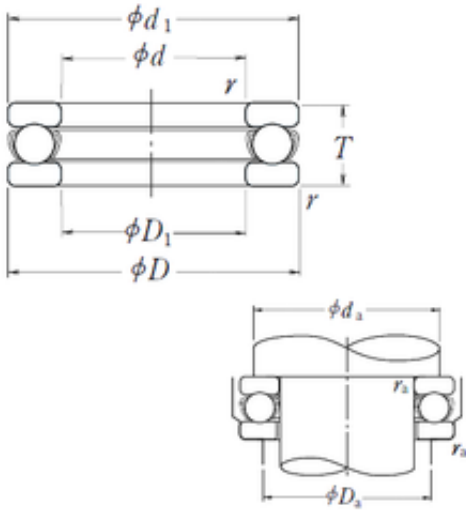

# High Quality NSK BEARING LTD

51322X Bearing 2D drawings and 3D CAD models

## 51322X NSK Thrust Ball Bearing

Bearing No. 51322X

Size	110x190x63 mm
Bore Diameter	110 mm
Outer Diameter	190 mm
Width	63 mm
d	110 mm
D	190 mm
T	63 mm
d1	187 mm
r min.	2 mm
D1	113 mm
da min.	158 mm
Da max.	142 mm
ra max.	2 mm
Weight	7,19 Kg
Basic dynamic load rating (C)	282 kN
Basic static load rating (C0)	755 kN
(Grease) Lubrication Speed	900 r/min
SRI	15.43
hidYobi	51322X
LangID	1
D_	190
SREX	0.1
C	282
B_	63
hidTable	ecat_NSSDTB
Oil rpm	1300